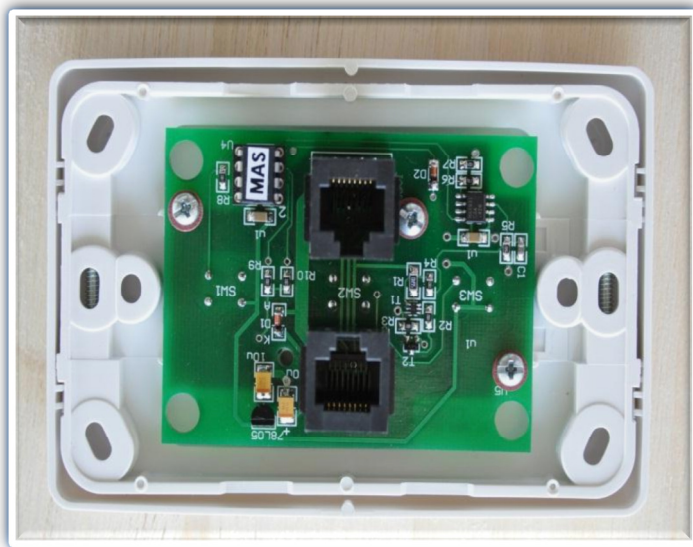

### Max home automation master lighting controller.

This unit will

- turn all lights in the system on for testing or for panic situations
- turn all lights off from a single point
- engage sleep mode. Sleep mode connects referenced PIR sensors to lights so that they switch on as you move about the house. Daylight automatically turns off sleep mode as does the “all on” or “all off” push buttons.