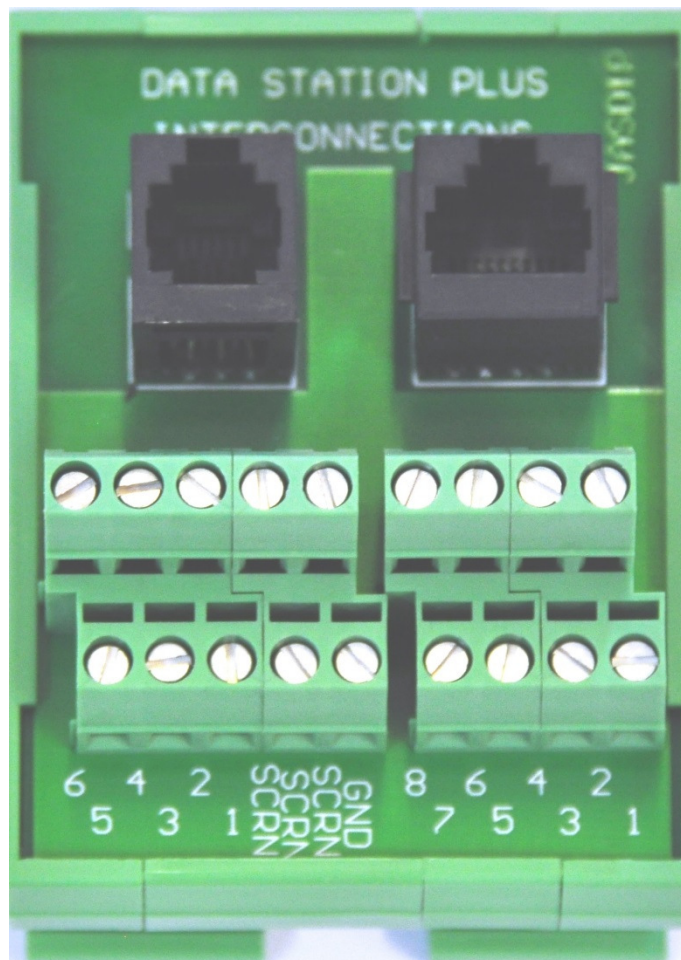

ABN 50 070 871 313

Innovative Control Systems, Design and Solutions

Data Station Plus Inter Connection Rail Mount PCB - DS_INT

- Low Cost
- Reliable connection between RJ12 and RJ45 connections to screened twisted cables.
- Rail Mount
- Easy termination of screens
- Less potential wiring errors.